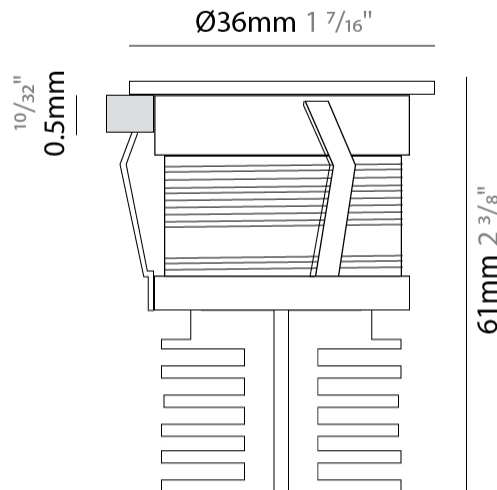

PHYSICAL

Shape: Round _____
Diameter (mm): 36 _____
Diameter (in): 1 7/16 _____
Depth (mm): 61 _____
Depth (in): 2 3/8 _____
Min. Recessing Depth (mm): 66 _____
Min. Recessing Depth (in): 2 5/8 _____
Light Distribution: Direct _____
Weight (kg): 0.06 _____
Weight (lbs): 0.13 _____
Diffuser: Transparent methacrylate _____
Gasket: Silicone rubber _____
Fixture Finish: Chrome _____
Fixture Material: Aluminum Die Cast _____
Cut-out Measurements: 28mm / 1 3/32 _____

ELECTRICAL

Lamp Type: LED (Zhaga Standard) _____
Total Output Wattage (W): 3.5 _____
Dimming: 0-10V Dimming / Phase Dimming (120Vac Only) _____
Driver Included: No _____
Driver Location: Remote _____
Driver Type: Constant Current - 120 / 277Vac _____
Input Voltage (V): 120 - 277 _____
Constant Current (MA): 350 _____
Upon Request: (Not included - see components [IP65 or higher enclosure to be supplied by others]) 0-10Vdc dimming / Phase dimming @120Vac only / 277Vac _____

LED

Color Temperature (°K): 3000 / 4000 _____
Max. Delivered Lumen (lm): 285 / 300 _____
Nominal Lumen (lm): 350 / 380 _____
CRI: >80 CRI _____
Lamp Life (hrs): 50000 _____

OPTICAL

Optic°: 45 _____
Beam Angle: Symmetrical _____

RATINGS AND CERTIFICATIONS

Certified By: Certified for North American Standards _____
IP rating: IP68 _____

0.08kg / 0.18 lbs

28mm 1 1/8"