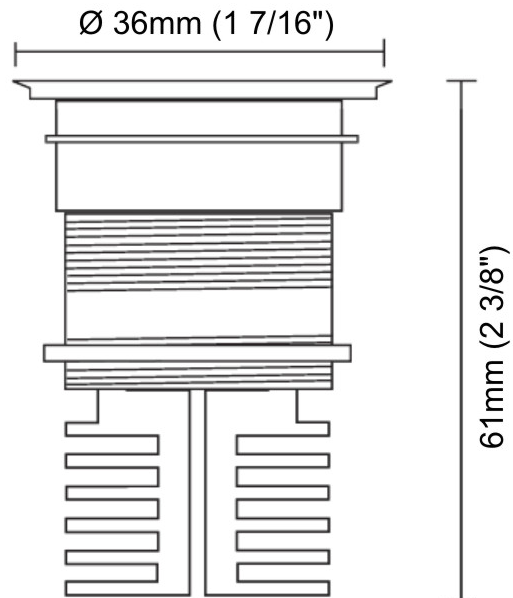

PROJECT	
TYPE	
SPECIFIER	
QUANTITY	
DATE	

EYES RECESSED

E10I0006-

base number Color
Temperature

1. To build a product code in our configurator select the specify button on the base model # product page
2. To build a manual product code on this datasheet choose from the options listed below in blue font and add the suffix to the base model #

GENERAL

Series: Eyes
Subseries: Eyes
Brand: Side
Division: Exterior
Mounting Type: Recessed
Mounting Location: In-Ground
Subcategory: Uplight

PHYSICAL

Shape: Round
Diameter (mm): 36
Diameter (in): 1 7/16
Height (mm): 61
Height (in): 2 3/8
Min. Recessing Depth (mm): 66
Min. Recessing Depth (in): 2 5/8
Light Distribution: Uplight
Weight (kg): 0.08
Weight (lbs): 0.18
Diffuser: Methacrylate clear diffuser
Gasket: Silicon rubber
Fixture Finish: SSS
Fixture Material: Aluminum Die Cast

ELECTRICAL

Lamp Type: LED (Zhaga Standard)
Input Wattage (W): 3.5
Total Output Wattage (W): 3.15
Dimming: Non-Dimming / Phase Dimming (120Vac only) / 0-10V Dimming
Driver Included: No
Driver Location: Remote
Driver Type: Constant Current - 120 / 277Vac
Driver Class: Class 2
Input Voltage (V): 120 - 277
Constant Current (MA): 350

LED

Color Temperature (°K): 3000 / 4000
Max. Delivered Lumen (lm): 350 / 380
CRI: >80 CRI
Lamp Life (hrs): 50000

OPTICAL

Optic°: 45°

RATINGS AND CERTIFICATIONS

Certified By: Certified for North American Standards
IP rating: IP68
IK Rating: IK07

0.08 kg / 0.18 lbs